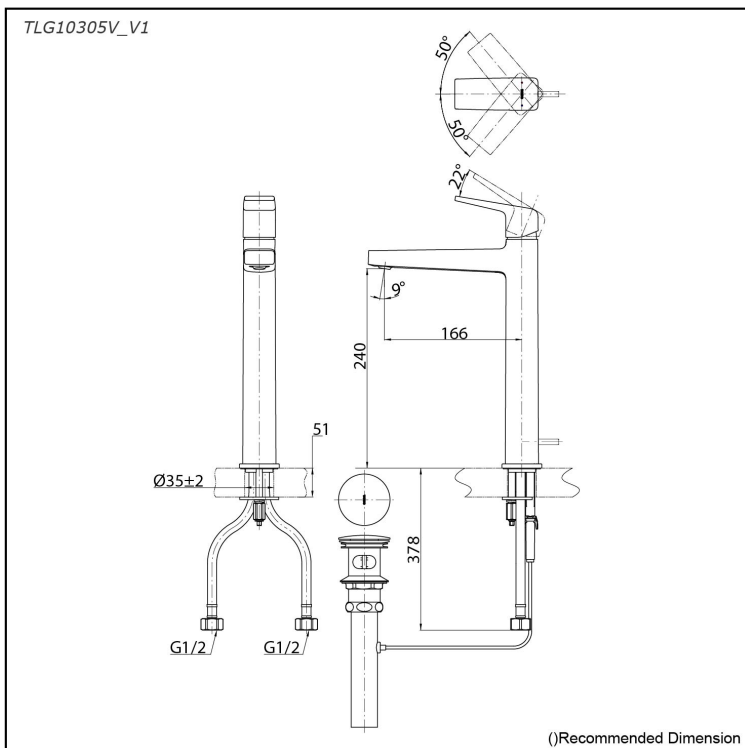

*GB Series  
Single Lever Lavatory Faucet  
(Tall Vessel) (w/ Pop-up Waste)*

### Specifications

Material: Brass

Water Pressure: 0.05MPa~1.0MPa

### Parts description

- **TLG10305V\_V1**  
Single Lever Lavatory Faucet  
(w/ Pop-up Waste)

reddot winner 2020

### Flow Rate

TLG10305V\_V1