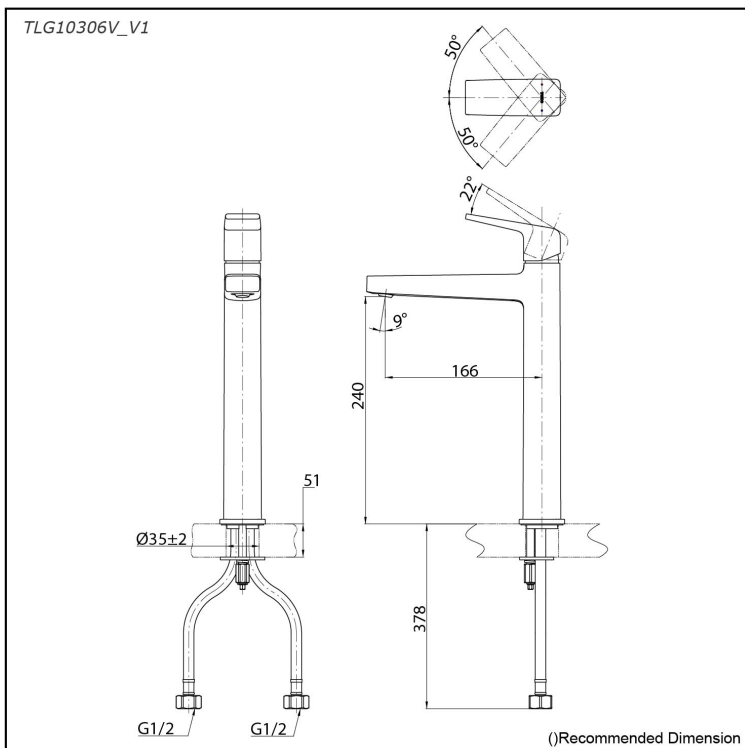

GB Series
Single Lever Lavatory Faucet
(Tall Vessel) (w/o Pop-up Waste)

Features

- Stately squareness and beveled edges imbue a space with dignity
- Gently beveled with balanced highlights accentuate the shape of the gradually narrowing spout
- Easy Installation and Usage
- Long lasting, COMFORT GLIDE mechanism for a smooth operation
- The PVD finishes provides both beauty and strength, adding rich color to the bathroom space

Specifications

Material: Brass

Water Pressure: 0.05MPa~1.0MPa

Parts description

- **TLG10306V_V1**
Single Lever Lavatory Faucet
(w/o Pop-up Waste)

reddot winner 2020

Flow Rate

TLG10306V_V1