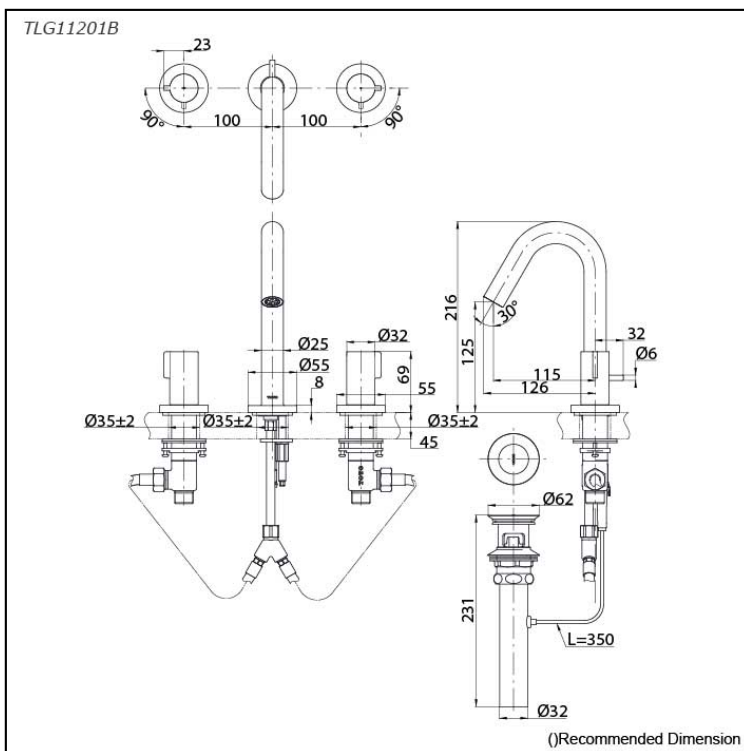

GF Series
2 Handle Lavatory Faucet
(3-Holes) (w/ Pop-up Waste)

Features

- Refined cylinder with fine finished inspire a high-end luxury feel
- Delicate workmanship develop a hairline and polished finish that generates a rich contrast in textures that provide delightful feel to the touch
- Easy Installation and Usage
- The PVD finishes provides both beauty and strength, adding rich color to the bathroom space

Specifications

Material: Brass

Water Pressure: 0.05MPa~1.0MPa

Parts description

- **TLG11201B**
2 Handle Lavatory Faucet (3-Holes)
(w/ Pop-up Waste)

Flow Rate

TLG11201B