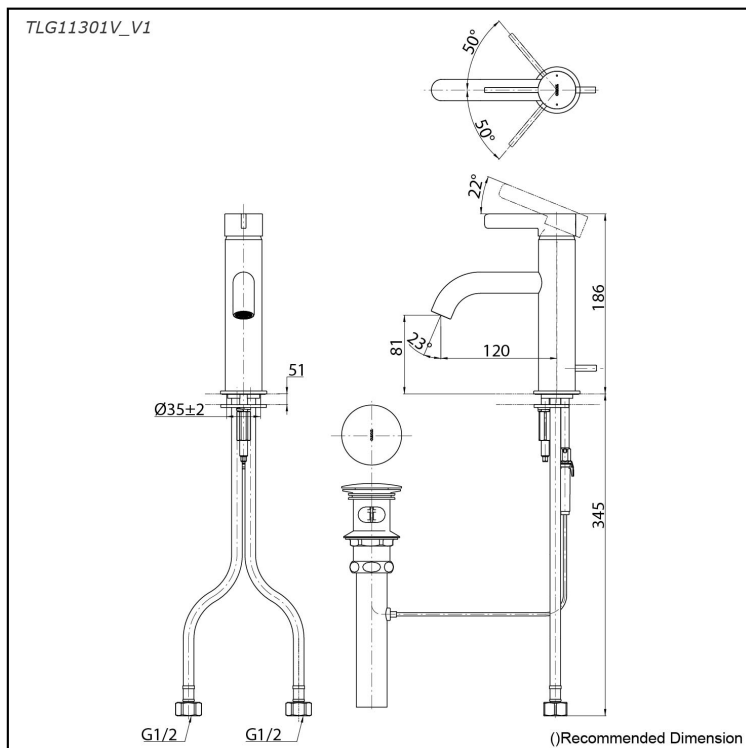

### Specifications

Material: Brass

Water Pressure: 0.05MPa~1.0MPa

### Parts description

- **TLG11301V\_V1**  
Single Lever Lavatory Faucet  
(w/ Pop-up Waste)

reddot winner 2020

### Flow Rate

TLG11301V\_V1