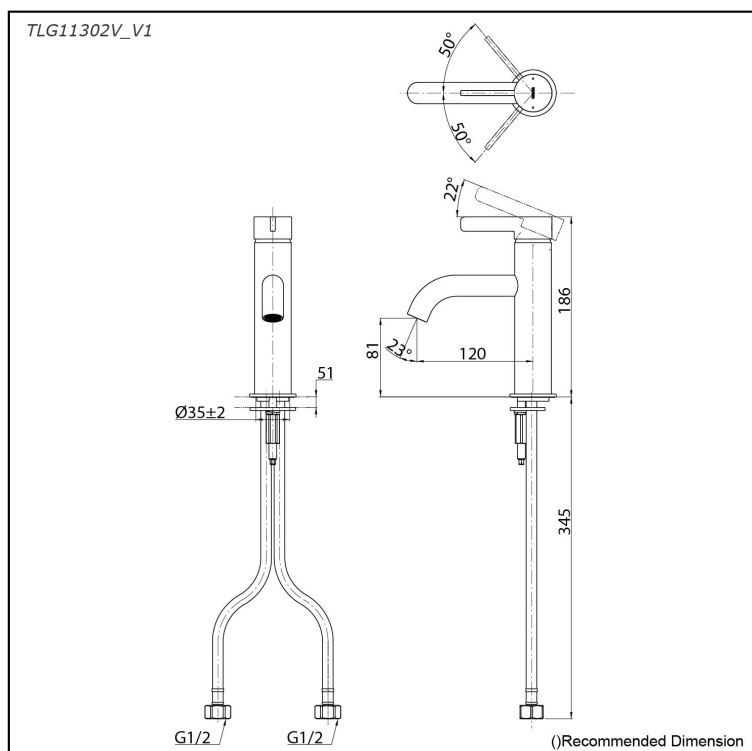

### Specifications

Material: Brass

Water Pressure: 0.05MPa~1.0MPa

### Parts description

- **TLG11302V\_V1**  
Single Lever Lavatory Faucet  
(w/o Pop-up Waste)

reddot winner 2020