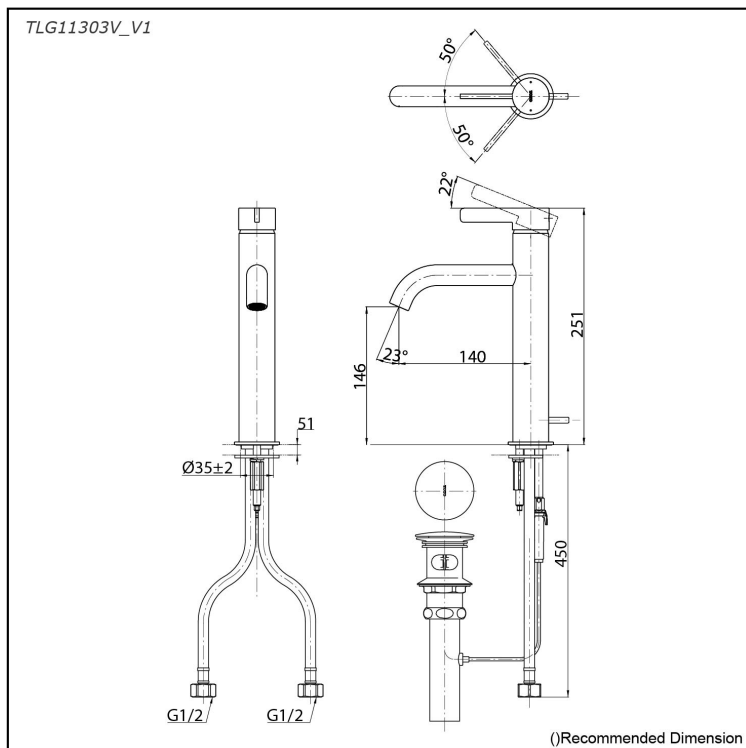

*GF Series
Single Lever Lavatory Faucet
(Semi-tall Vessel) (w/ Pop-up Waste)*

Features

- Refined cylinder with fine finished inspire a high-end luxury feel
- Delicate workmanship develop a hairline and polished finish that generates a rich contrast in textures that provide delightful feel to the touch
- Easy Installation and Usage
- Long lasting, COMFORT GLIDE mechanism for a smooth operation
- The PVD finishes provides both beauty and strength, adding rich color to the bathroom space

Specifications

Material: Brass

Water Pressure: 0.05MPa~1.0MPa

Parts description

- **TLG11303V_V1**
Single Lever Lavatory Faucet
(w/ Pop-up Waste)

reddot winner 2020

Flow Rate

TLG11303V_V1