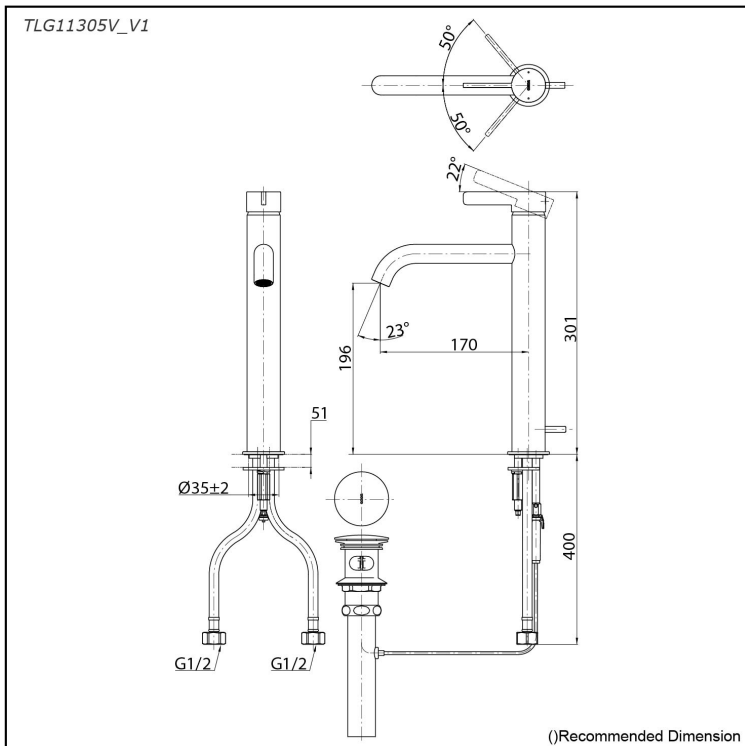

### Specifications

Material: Brass

Water Pressure: 0.05MPa~1.0MPa

### Parts description

- **TLG11305V\_V1**  
Single Lever Lavatory Faucet  
(w/ Pop-up Waste)

reddot winner 2020