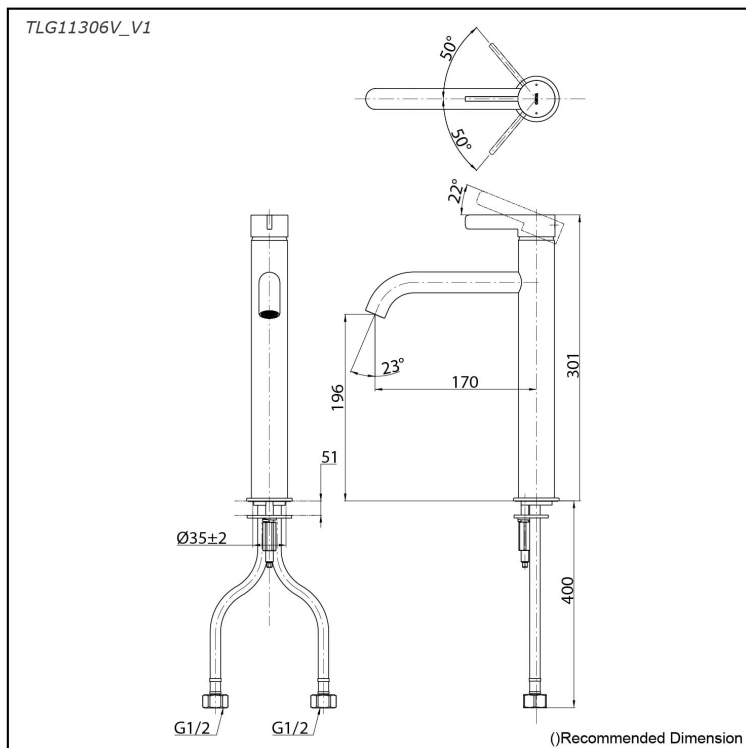

### Specifications

Material: Brass

Water Pressure: 0.05MPa~1.0MPa

### Parts description

- **TLG11306V\_V1**  
Single Lever Lavatory Faucet  
(w/o Pop-up Waste)

reddot winner 2020