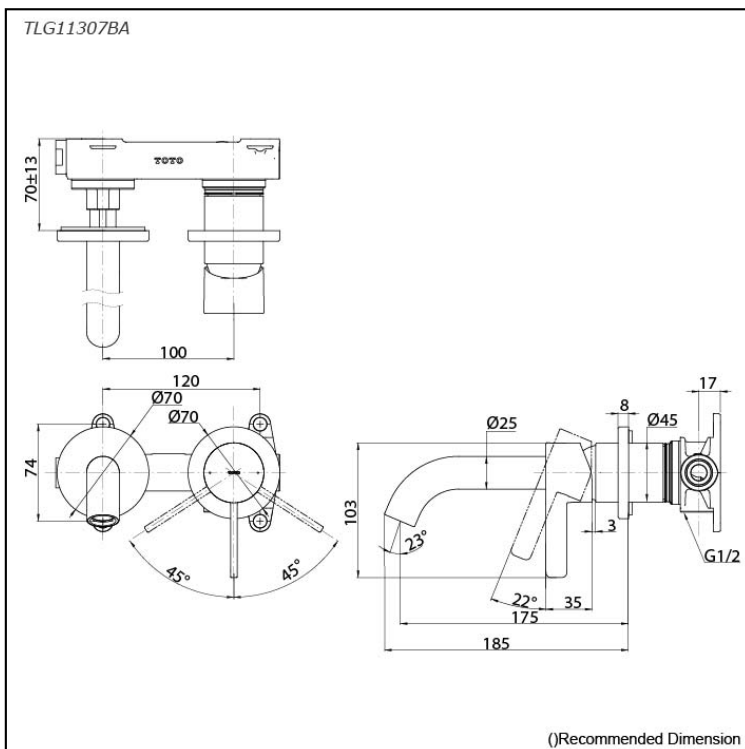

GF Series
 Wall-Mount Single Lever Lavatory Faucet
 (Short Spout) (w/o Pop-up Waste)

Features

- Refined cylinder with fine finished inspire a high-end luxury feel
- Delicate workmanship develop a hairline and polished finish that generates a rich contrast in textures that provide delightful feel to the touch
- Easy Installation and Usage
- Long lasting, COMFORT GLIDE mechanism for a smooth operation
- The PVD finishes provides both beauty and strength, adding rich color to the bathroom space

Specifications

Material: Brass
 Water Pressure: 0.05MPa~1.0MPa

Parts description

- **TLG11307BA**
 Wall Mount Single Lever Lavatory Faucet
 (Short Spout) (w/o Waste Fittings)

Flow Rate