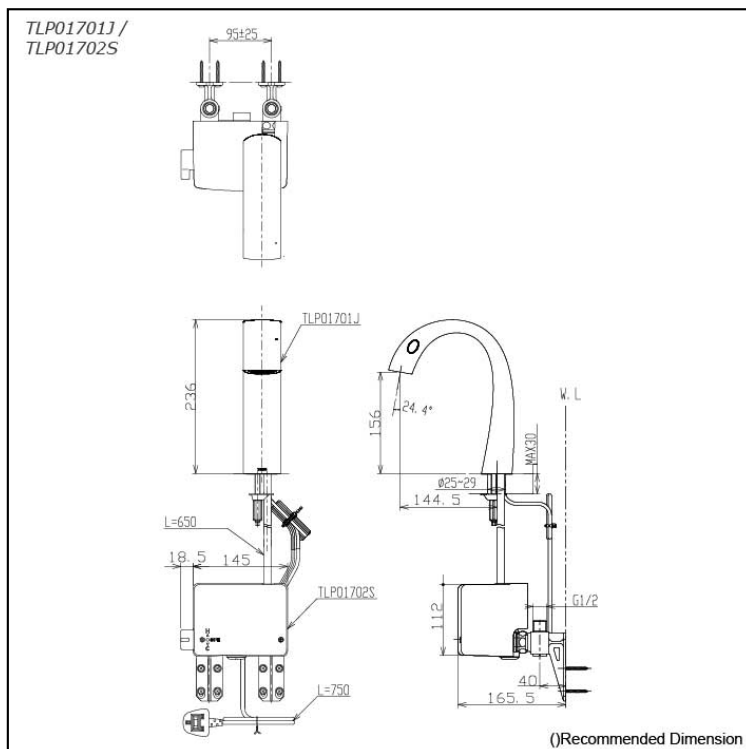

Specifications

Material: Brass
Water Usage: 3.0L/min
Water Pressure: 0.05MPa~1.0MPa

Parts description

- **TLP01701J**
Auto Faucet (Spout Only)
- **TLP01702S**
AC100v~240v Operated Controller Plug - (Type-G)

Colors

TLP01701J #BN (Brushed Nickel)

Flow Rate

TLP01701J /
TLP01702S