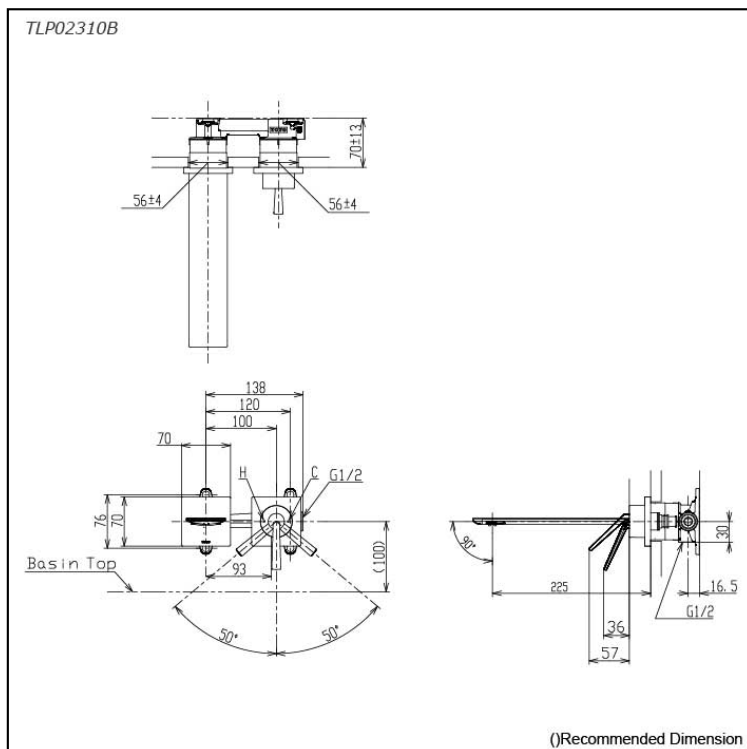

ZL Series
 Wall-Mount Single Lever Lavatory Faucet
 (Long Spout) (w/o Pop-up Waste)

Features

- Design Concept is Gorgeous and Organic
- TOTO original cartridge for smooth control
- The PVD finishes provides both beauty and strength, adding rich color to the bathroom space

Specifications

Material: Stainless Steel
 Water Pressure: 0.05MPa~1.0MPa

Parts description

- **TLP02310B**
 Wall-Mount Single Lever Lavatory Faucet
 (Long Spout) (w/o Waste Fittings)

Flow Rate

TLP02310B