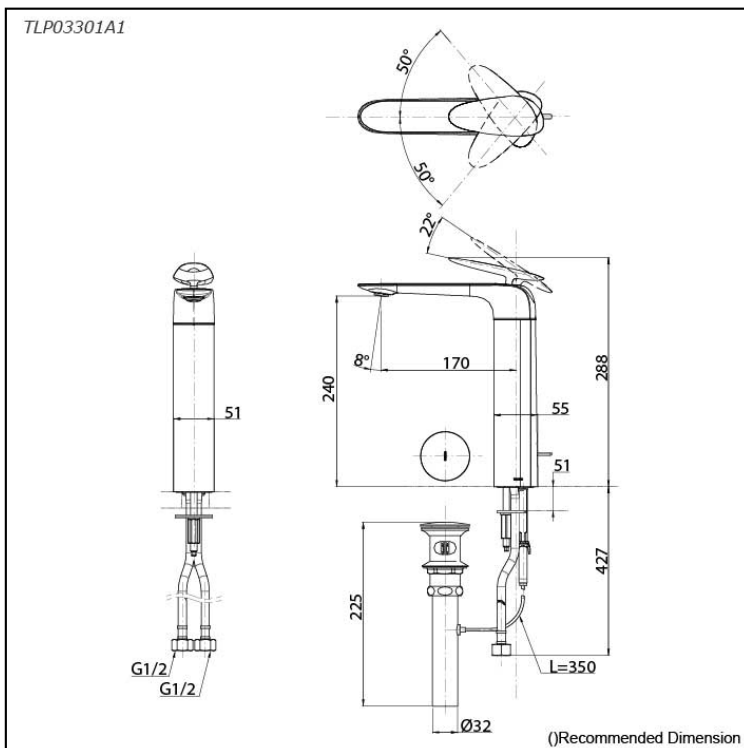

Specifications

Material: Brass

Water Pressure: 0.05MPa~1.0MPa

Parts description

- **TLP03301A1**
Single Lever Lavatory Faucet
(w/ Pop-up Waste)

reddot award 2019
winner

Flow Rate

TLP03301A1