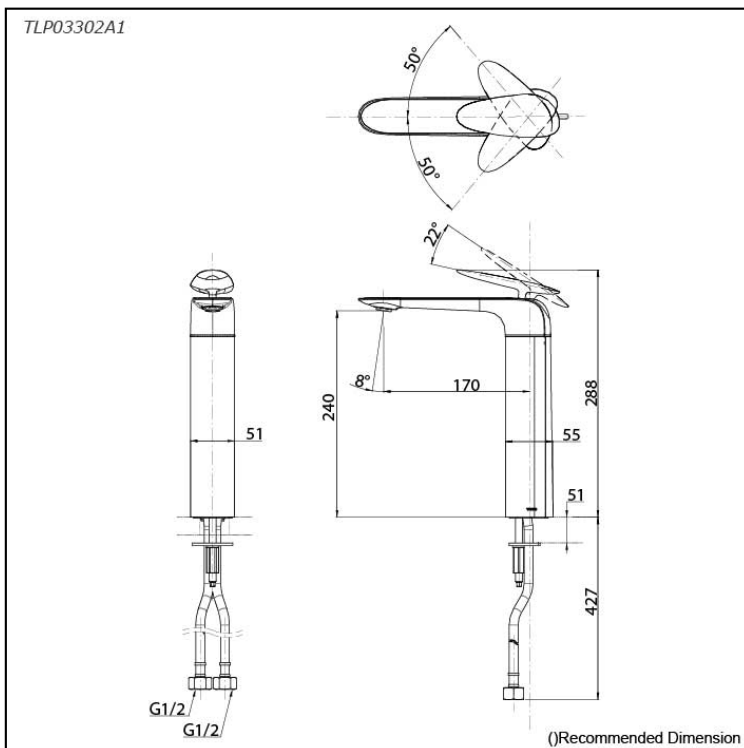

Specifications

Material: Brass

Water Pressure: 0.05MPa~1.0MPa

Parts description

- **TLP03302A1**
Single Lever Lavatory Faucet
(w/o Pop-up Waste)

reddot award 2019
winner

Flow Rate

TLP03302A1