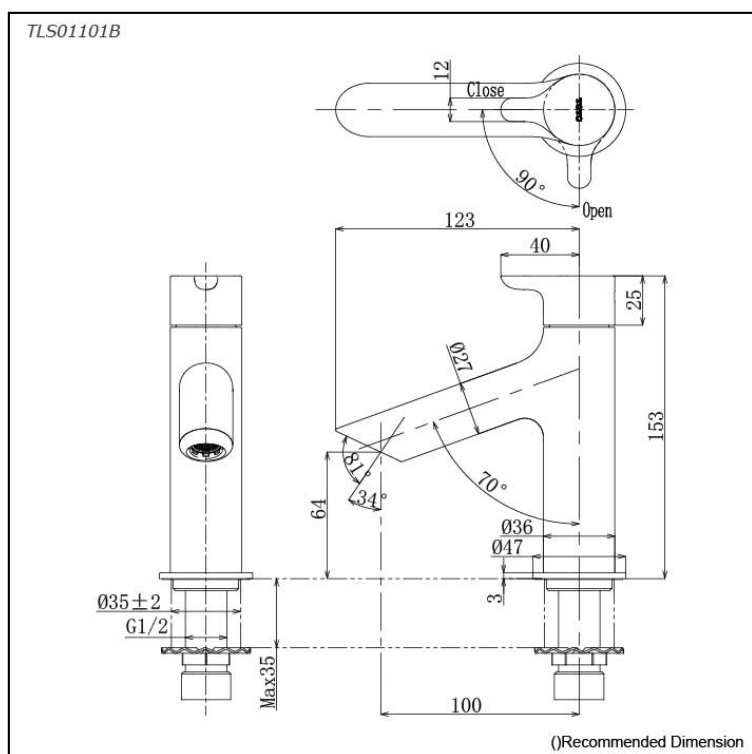

LB Series
Lavatory Faucet
(Cold Water Only)

Features

- Design Concept is Life and Branch
- TOTO original cartridge for smooth control
- High corrosion resistance plating
- TOTO aerated water technology, ECOCAP adds air to the water to achieve full water jet with less amount of water usage.

Specifications

Finish: Chrome

Material: Brass

Parts description

- **TLS01101B**
Lavatory Faucet (Cold Water Only)

Flow Rate

TLS01101B