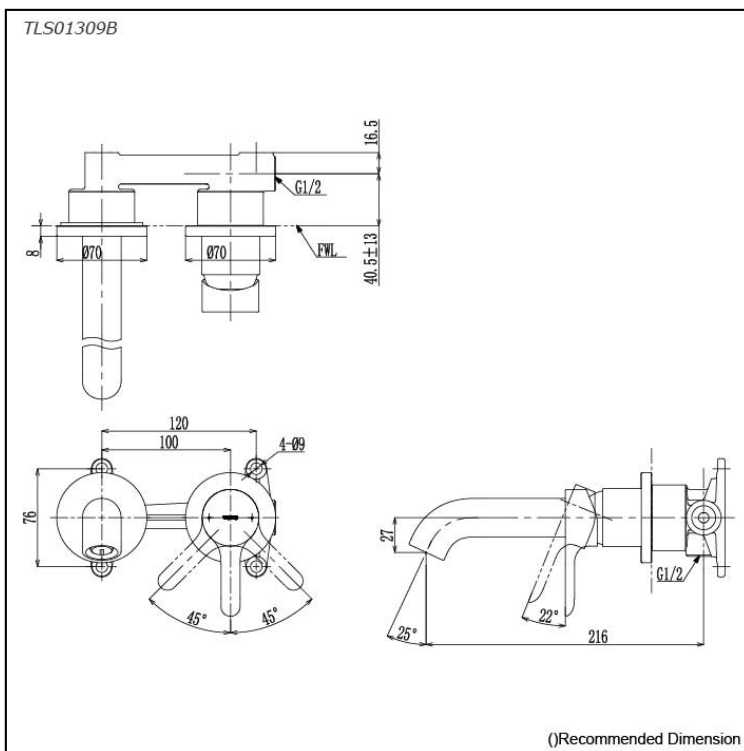

LB Series  
 Wall-Mount Single Lever Lavatory Faucet  
 (Short Spout) (w/o Pop-up Waste)

### Specifications

Finish: Chrome  
 Material: Brass  
 Water Pressure: 0.05MPa~1.0MPa

### Parts description

- **TLS01309B**  
 Wall-Mount Single Lever Lavatory Faucet  
 (Short Spout) w/o waste fitting

### Flow Rate

TLS01309B