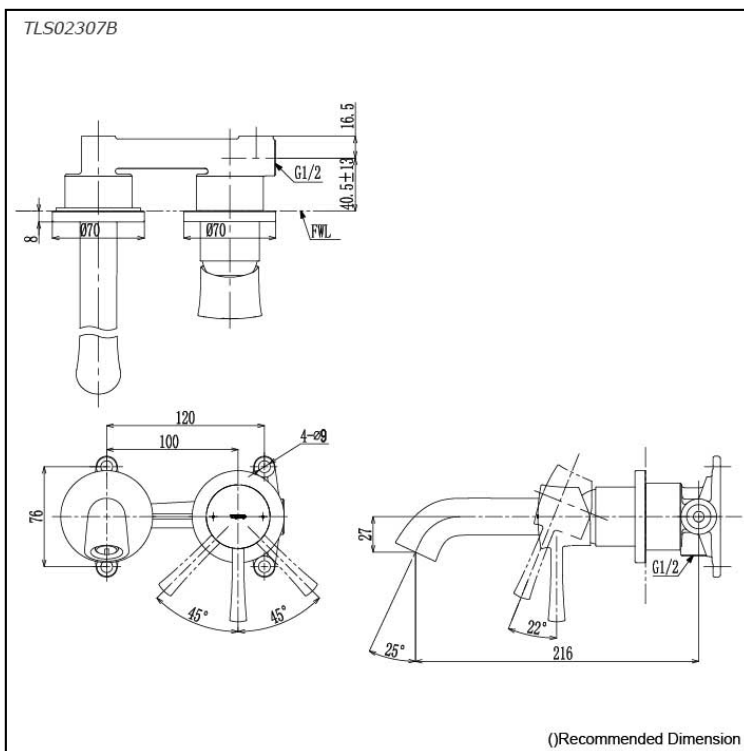

LN Series
 Wall-Mount Single Lever Lavatory Faucet
 (Short Spout) (w/o Pop-up Waste)

Features

- Design Concept is Life and Nostalgia
- TOTO original cartridge for smooth control
- High corrosion resistance plating
- TOTO aerated water technology, ECOCAP adds air to the water to achieve full water jet with less amount of water usage.

Specifications

Finish: Chrome
 Material: Brass
 Water Pressure: 0.05MPa~1.0MPa

Parts description

- **TLS02307B**
 Wall-Mount Single Lever Lavatory Faucet
 (Short Spout) w/o waste fitting

Flow Rate

TLS02307B