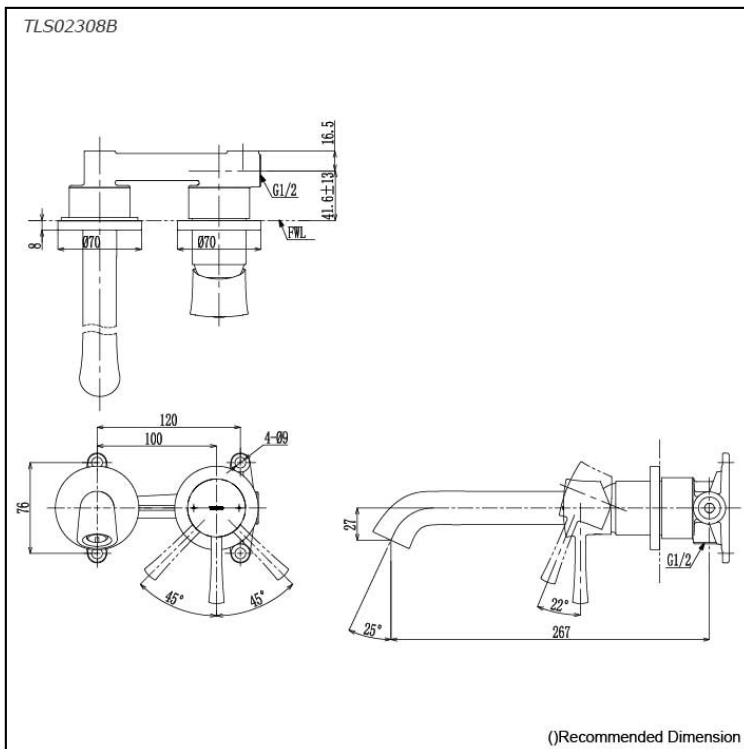

### Specifications

Finish: Chrome  
 Material: Brass  
 Water Pressure: 0.05MPa~1.0MPa

### Parts description

- **TLS02308B**  
 Wall-Mount Single Lever Lavatory Faucet  
 (Long Spout) w/o waste fitting

### Flow Rate

TLS02308B