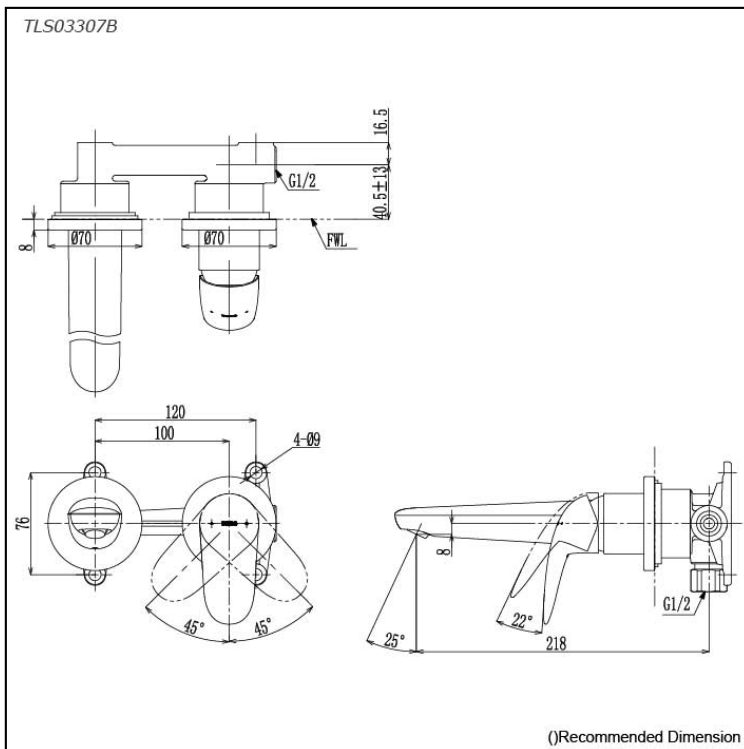

LC Series  
 Wall-Mount Single Lever Lavatory Faucet  
 (Short Spout) (w/o Pop-up Waste)

### Specifications

Finish: Chrome  
 Material: Brass  
 Water Pressure: 0.05MPa~1.0MPa

### Parts description

- **TLS03307B**  
 Wall-Mount Single Lever Lavatory Faucet  
 (Short Spout) w/o waste fitting

### Flow Rate

TLS03307B