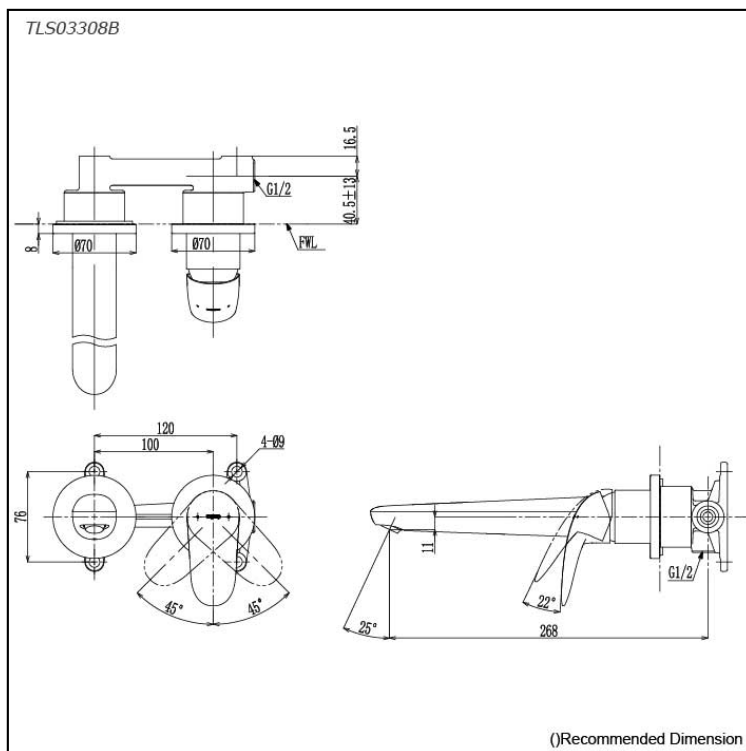

LC Series
 Wall-Mount Single Lever Lavatory Faucet
 (Long Spout) (w/o Pop-up Waste)

Features

- Design Concept is Life and Curve
- TOTO original cartridge for smooth control
- High corrosion resistance plating
- TOTO aerated water technology, ECOCAP adds air to the water to achieve full water jet with less amount of water usage.

Specifications

Finish: Chrome
 Material: Brass
 Water Pressure: 0.05MPa~1.0MPa

Parts description

- **TLS03308B**
 Wall-Mount Single Lever Lavatory Faucet
 (Long Spout) w/o waste fitting

Flow Rate

TLS03308B