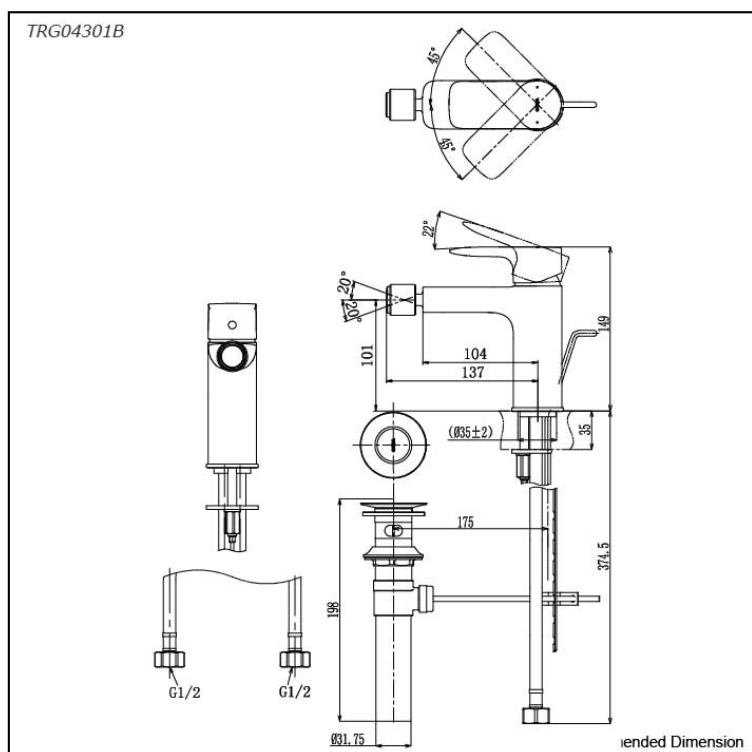

GA Series
Bidet Faucet
(w/ Pop-up Waste)

Features

- Design Concept is Gorgeous and Advance
- The PVD finishes provides both beauty and strength, adding rich color to the bathroom space

Specifications

Material: Brass
Water Pressure: 0.05MPa~1.0MPa

Parts description

- **TRG04301B**
Bidet Faucet (w/ Pop-up Waste)

Flow Rate

TRG04301B