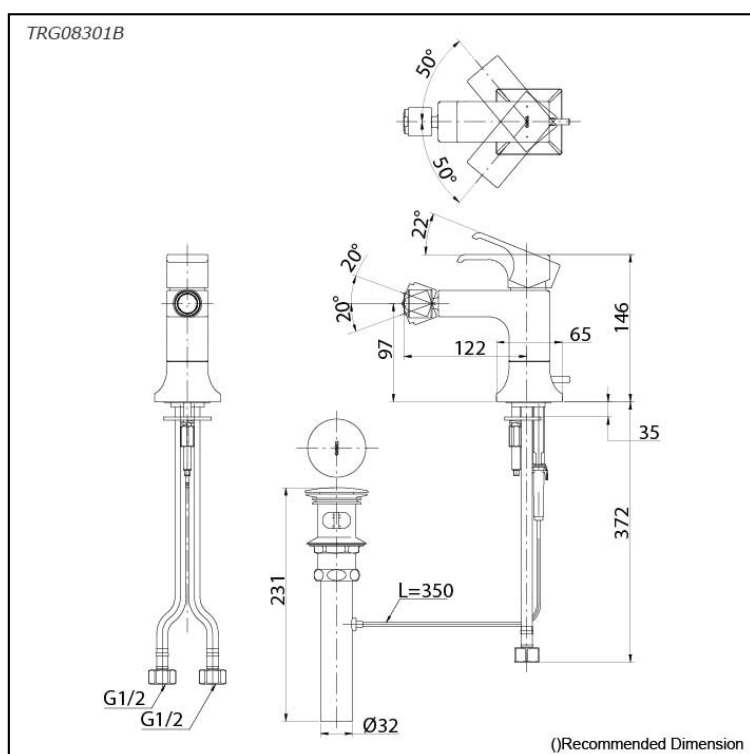

GC Series
Bidet Faucet
(w/ Pop-up Waste)

Features

- Breadth and symbolism of classic design in a contemporary form
- Elegant design that stood the test of time while transitioning to a modern design that reflects the present day
- Easy Installation and Usage
- The PVD finishes provides both beauty and strength, adding rich color to the bathroom space

Specifications

Material: Brass

Water Pressure: 0.05MPa~1.0MPa

Parts description

- **TRG08301B**
Bidet Faucet
(w/ Pop-up Waste)

Flow Rate

TRG08301B