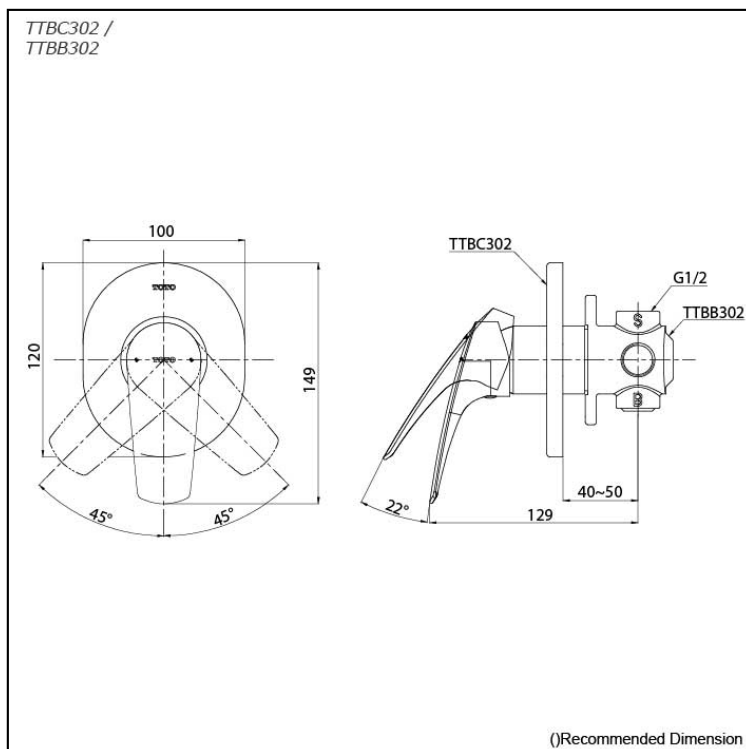

### Specifications

Water Pressure: 0.05MPa~0.75MPa

Finish: Nickel Chrome

Material: Brass

### Parts description

- TTBC302 /  
TTBB302  
Single Lever Shower Mixer