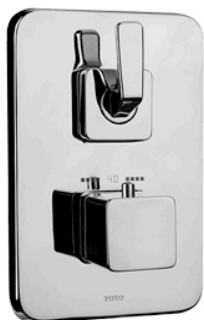

TOJA
 Thermostat Bath or Shower
 Mixer w/ Stop Valve

Features

- New design of modern elegance
- Easy Installation and Usage
- Durable finishes

Specifications

Water Pressure: 0.05Mpa ~ 0.75Mpa

Parts description

- **TX451STN**
 Thermostat Bath or Shower Mixer w/ Stop Valve