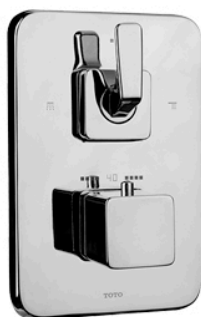

TOJA  
 Thermostat Bath or Shower  
 Mixer w/ Diverter & Stop Valve

### Parts description

- **TX473STN**  
 Thermostat Bath or Shower Mixer w/  
 Diverter & Stop Valve