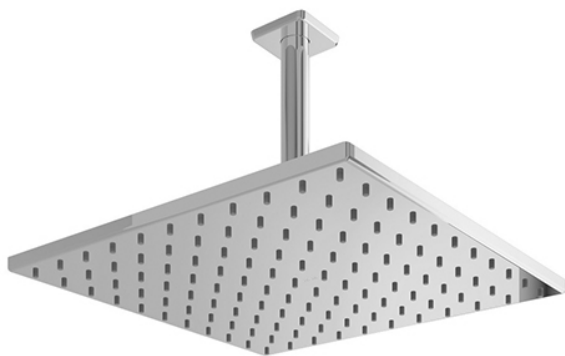

Fixed Shower Head
(Ceiling Type)

Features

- Classic Styling
- Simple profile with clean curves creates a neat environment
- Safety with anti-drop mechanism

Specifications

Water Pressure: 0.05 Mpa ~ 1.0 Mpa

Shape: Square

Size: 300mm x 300mm

Parts description

- **TX491SI**
Fixed Shower Head (Ceiling Type)