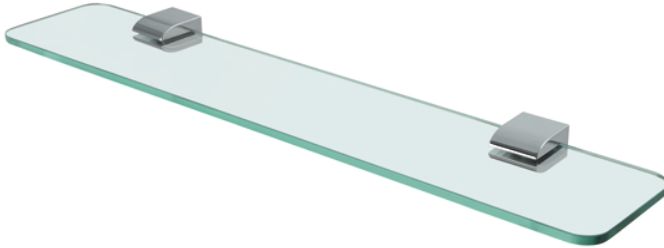

G SELECTION Glass Shelf

Features

- Gorgeous and Generous Design
- Beautiful Curves, Noble Quality
- Easy to use and install

Specifications

Size: 600W x 120D x 32H mm

Parts description

- **YAK201GC**
Towel Shelf