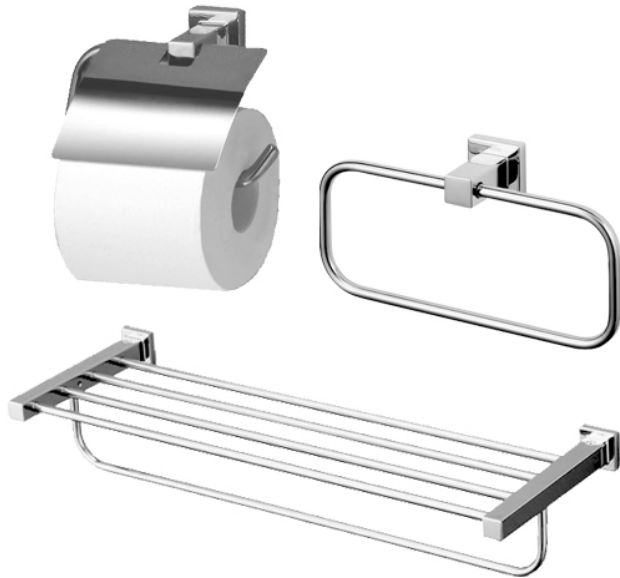

*L Selection
Accessories Set*

Features

- Gorgeous and Generous Design
- Beautiful Curves, Noble Quality
- Easy to use and install

Specifications

YH408RC:	165W x 55D x 83H mm
YTT408C:	229W x 55D x 99H mm
YTS408BC:	560W x 200D x 90H mm

Parts description

- **YH408RC**
Paper Holder
- **YTT408C**
Towel Ring
- **YTS408BC**
Towel Shelf