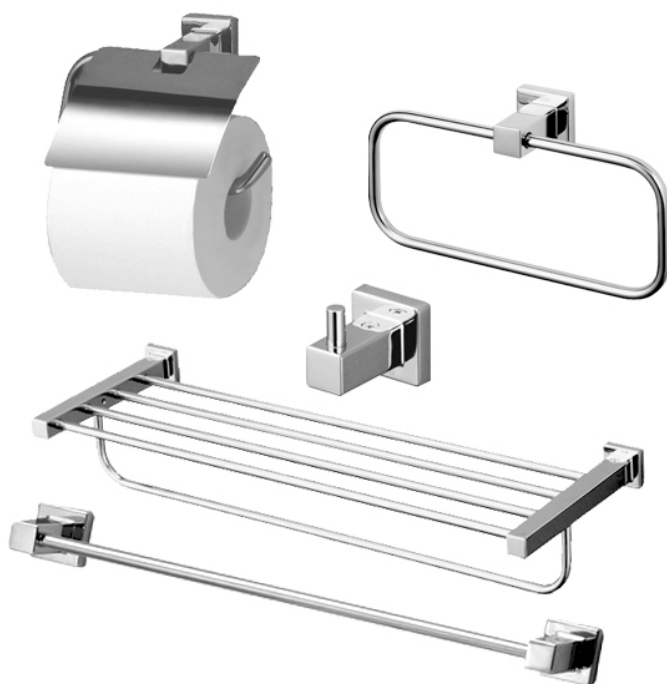

### L Selection Accessories Set

### Features

- Gorgeous and Generous Design
- Beautiful Curves, Noble Quality
- Easy to use and install

### Specifications

YH408RC:	165W x 55D x 83H mm
YTT408C:	229W x 55D x 99H mm
YTS408BC:	560W x 200D x 90H mm
YRH408C:	40W x 55D x 48H mm
YT408S6RC:	650W x 55D x 40H mm

### Parts description

- **YH408RC**  
Paper Holder
- **YTT408C**  
Towel Ring
- **YTS408BC**  
Towel Shelf
- **YRH408C**  
Robe Hook
- **YT408S6RC**  
Towel Bar