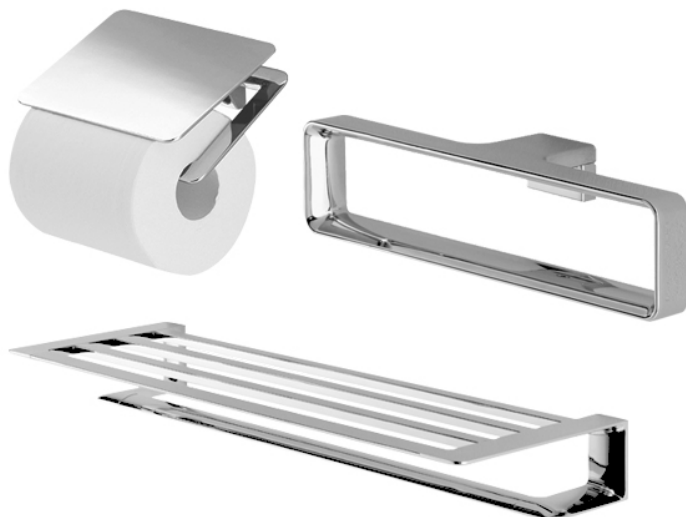

G Selection Accessories Set

Features

- Gorgeous and Generous Design
- Beautiful Curves, Noble Quality
- Easy to use and install

Specifications

YH902C:	151W x 90D x 74H mm
YTT902C:	211W x 53D x 50H mm
YTS902BC:	636W x 200D x 69H mm

Parts description

- **YH902C**
Paper Holder
- **YTT902C**
Towel Ring
- **YTS902BC**
Towel Shelf