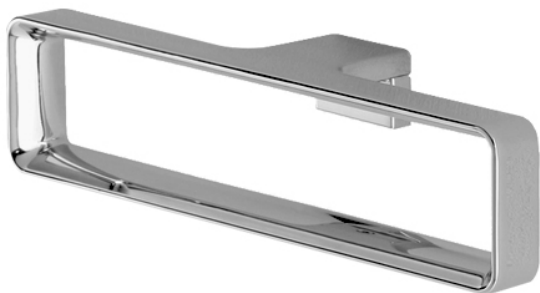

G Selection  
Towel Ring

### Features

- Gorgeous and Generous Design
- Beautiful Curves, Noble Quality
- Easy to use and install

### Specifications

Size: 211W x 53D x 50H mm

### Parts description

- **YTT902C**  
Towel Ring