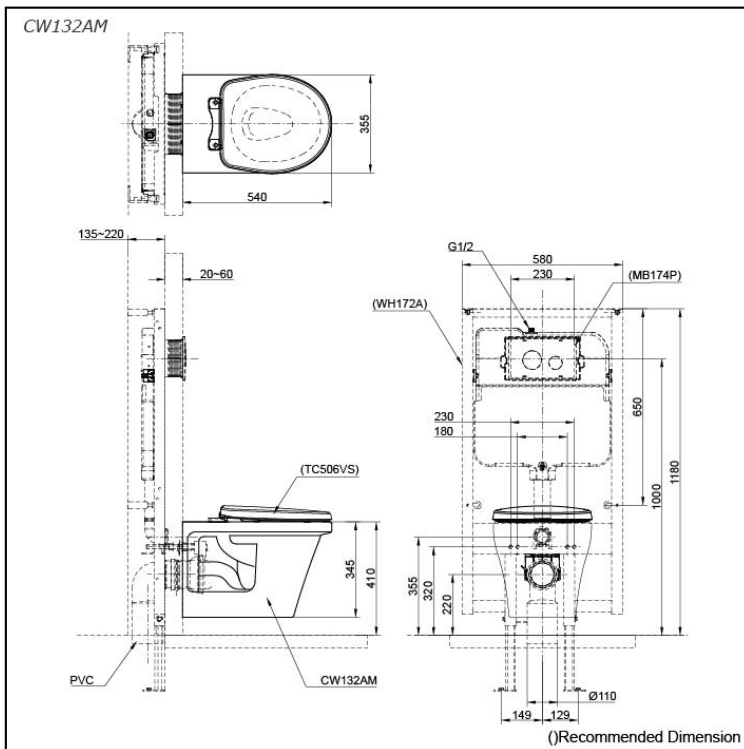

Optional Parts

- WH172A
  Concealed Cistern w/Frame
- WH142A
  Concealed Cistern w/Frame
  (Low Type)
- TC506VS
  Soft Close Seat & Cover (PP)
- MB174P
  Flush Panel