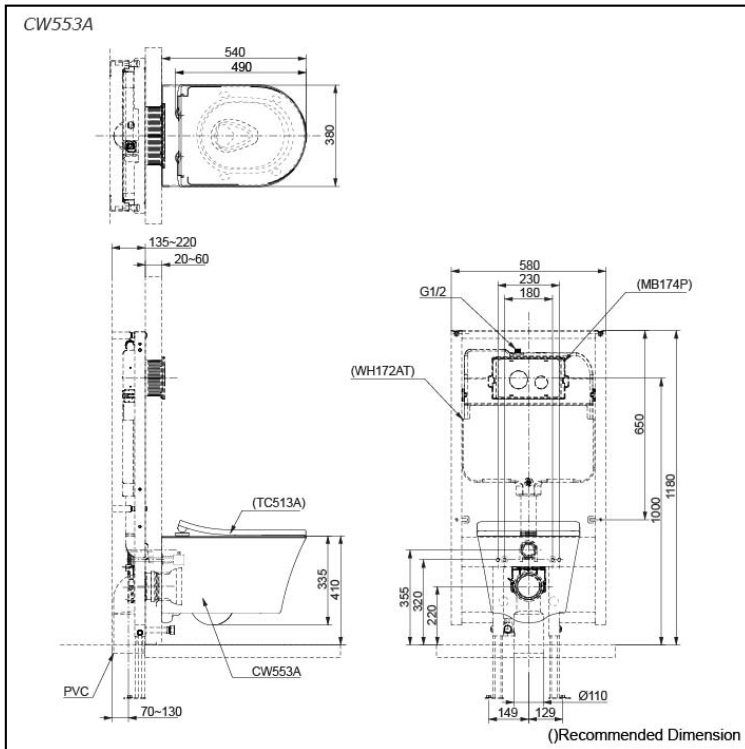

WALL HUNG TOILET

Features

- Sleek and Stylish Design
- TORNADO FLUSH for powerful flushing effect with less amount of water
- WATER SAVING
- CEFIONTECT technology; super smooth ion barrier glazing for a clean Toilet bowl
- RIMLESS DESIGN bowl ensures easy cleaning and ultimate hygiene
- Fixing from the top of the bowl for Easy Installation

Specifications

Flush system:	TORNADO FLUSH
Water Use:	4.5L / 3L
Rough-in:	H=220 mm
Bowl Shape:	D-Shape
Water Pressure:	0.05MPa~0.75MPa
Size:	380Wx540Dx335H mm

Parts description

Seat & Cover is **not included**.

- **CW553A**
D-Shape Wall Hung Closet Bowl (P-Trap)
(w/o Concealed Washlet Connection)
(Rough-in 220)

Optional Parts

- WH172A
Concealed Cistern w/Frame
- TC513A
Seat & Cover
- MB174P
Flush Panel
- MB176G
Flush Panel
- MB175M
Flush Panel

NOTE

- **DO NOT COUPLE THIS WC WITH FLUSH VALVE**
- **Actual Seat & Cover may differ from the image above**

Colors

White (CEFIONTECT)