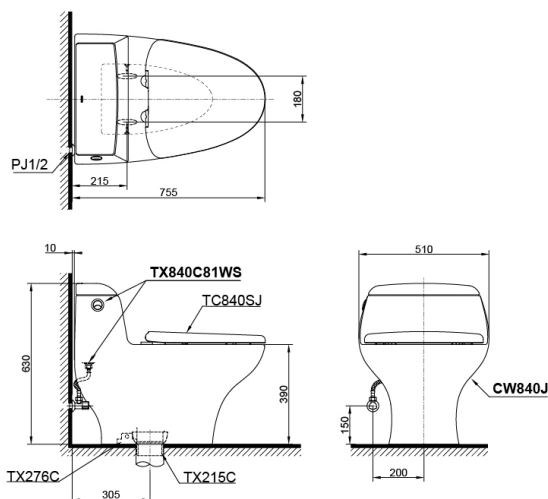

ONE PIECE TOILET

Features

- Unique sculpted design, high profile One-Piece Toilet
- WATER SAVING
- Upgrade with a Softclose Seat & Cover or WASHLET

Specifications

| | |
|-----------------|-------------------|
| Flush system: | Wash Down |
| Water Use: | 4.5L / 3L |
| Trap Type: | S-Trap |
| Rough-in: | 305 mm |
| Bowl Shape: | Elongated |
| Water Pressure: | 0.05MPa~0.75MPa |
| Size: | 510Wx755Dx630H mm |

Parts description

Seat & Cover is **not included**.
Stop Valve & Flexible Hose is **not included**.

- **CW840J**
One Piece Toilet

Optional Parts

- TC840SJ
Seat & Cover
- TX277S
Stop Valve w/ Flexible Hose

Colors

White

CW840J

()Recommended Dimension