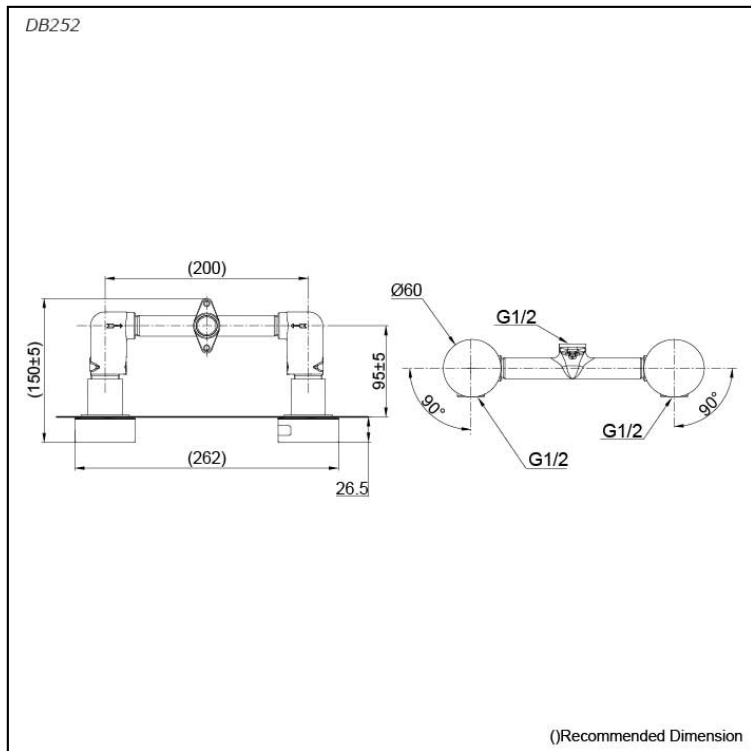

CI CONTEMPORARY Shower Mixer

Features

- Contemporary styling

Specifications

Finish: Chrome
 Material: Brass
 Water Pressure: 0.05MPa~0.75MPa

Parts description

- **DB252**
Shower Mixer
- **DBS111**
Bath Spout

()Recommended Dimension