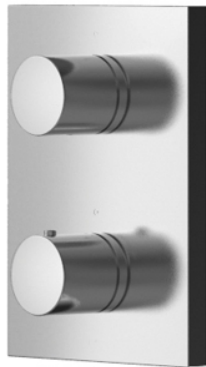

CI CONTEMPORARY
Thermostat Bath or Shower Mixer
(w/ Stop Valve)

Features

- Sleek and Meticulous Design
- Smooth Operation Mixer

Specifications

Finish: Nickel Chrome
Dimension: 150W x 200H mm

Parts description

- **DP420/DV420**
Thermostat Bath or Shower Mixer
(w/ Stop Valve)