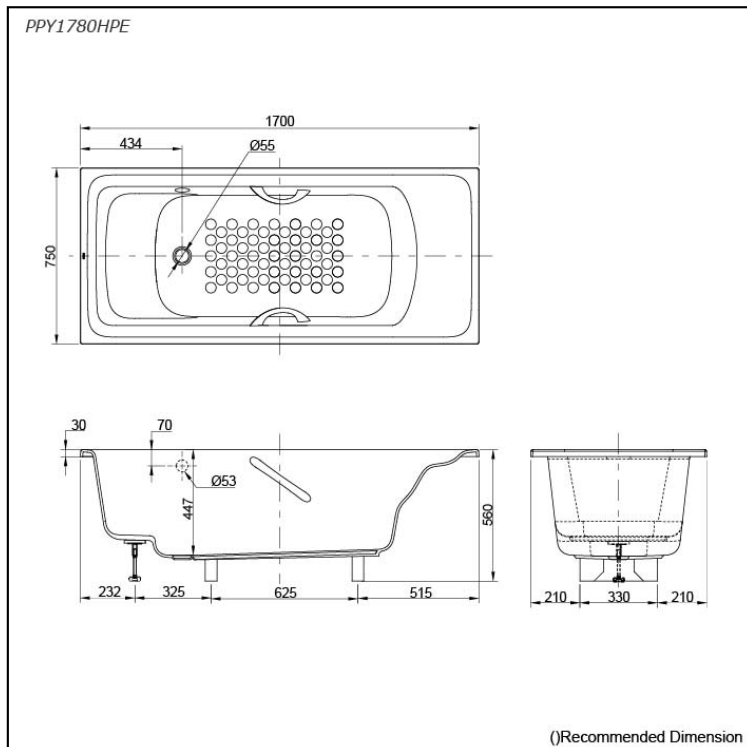

Specifications

Size:	1700W x 750D x 560H mm
Material:	"Pearl" Acrylic (Artificial Marble)
Actual Capacity:	203L
Pop-up Waste:	Not Included

Parts description

Fittings is **not included**.

- **PPY1780HPE**
"Pearl" Acrylic Artificial Marble Non-Apron Bathtub (w/ Hand Grip)

Optional Parts

- DB505R-3A or B
A: For vertical drain
B: For horizontal drain
Pop-up Waste (Push-button switch)
- DB903R-2A or B
A: For vertical drain
B: For horizontal drain
Pop-up Waste (Step-button switch)