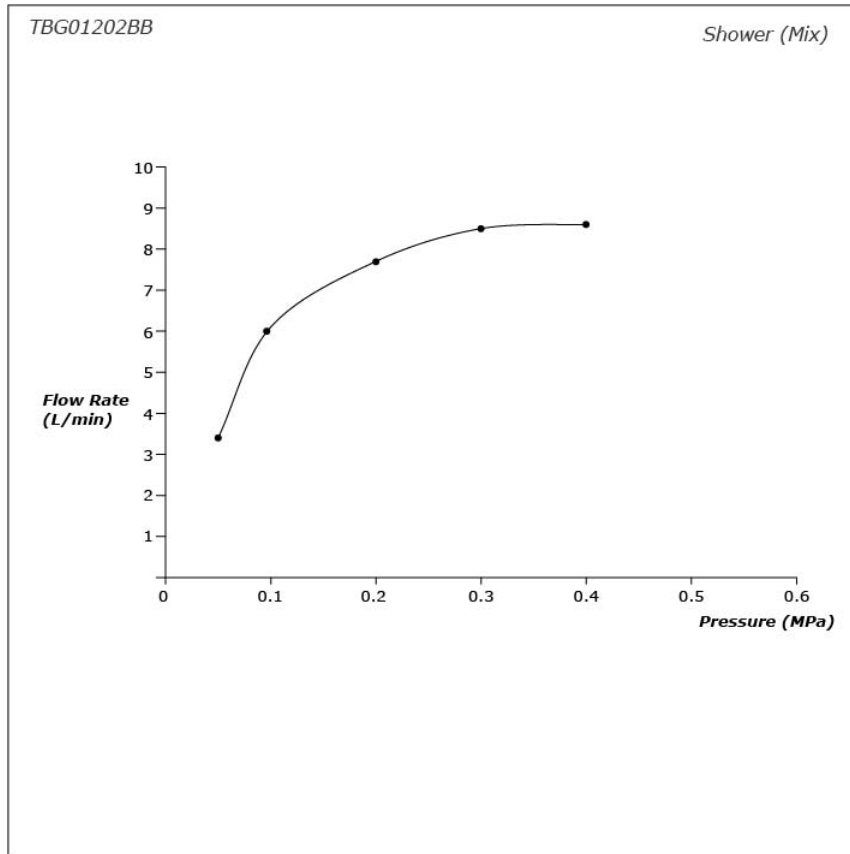

### Features

- Design concept is gorgeous and organic
- Safety control with heat insulating handle.
- 1 mode function Round shape hand shower (COMFORT WAVE)
- The PVD finishes provides both beauty and strength, adding rich color to the bathroom space

### Specifications

Material: Brass (Faucet)  
Plastic (Hand Shower)

Water Pressure: 0.1MPa~1.0MPa

### Parts description

- **TBG01202BB**  
Bath & Shower Set (4-Holes)

### Flow Rate