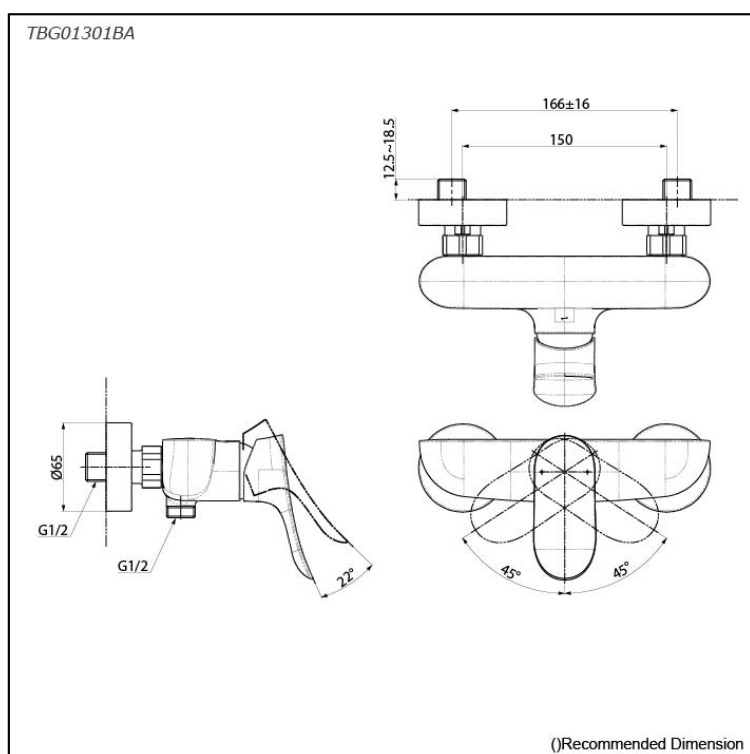

### Specifications

Material: Brass  
Water Pressure: 0.05MPa~1.0MPa

### Parts description

- **TBG01301BA**  
Exposed Single Lever Shower Mixer

### Flow Rate