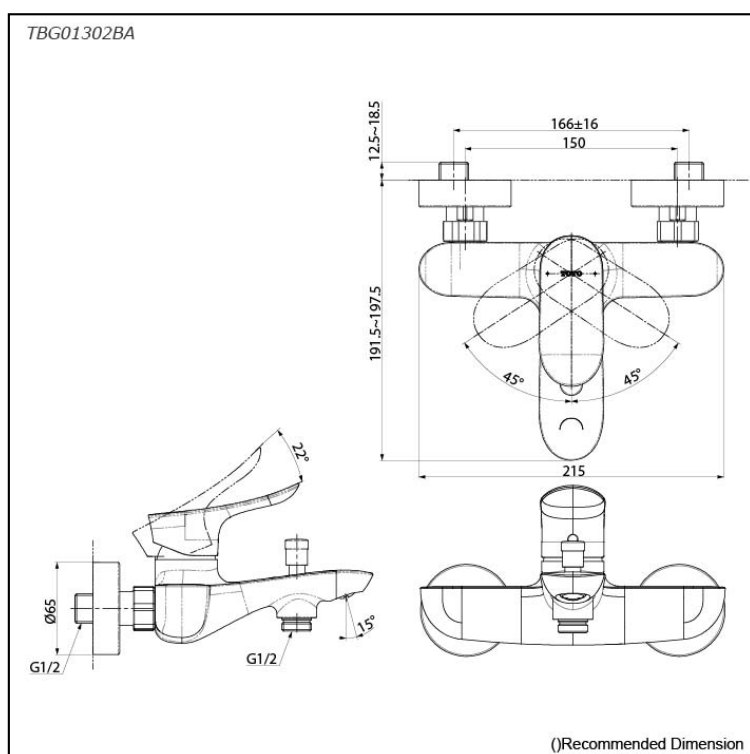

GO Series
Exposed Single Lever Bath &
Shower Mixer

Features

- Design Concept is Gorgeous and Organic.
- The PVD finishes provides both beauty and strength, adding rich color to the bathroom space

Specifications

Material: Brass
Water Pressure: 0.05MPa~1.0MPa

Parts description

- **TBG01302BA**
Exposed Single Lever Bath & Shower Mixer

Flow Rate