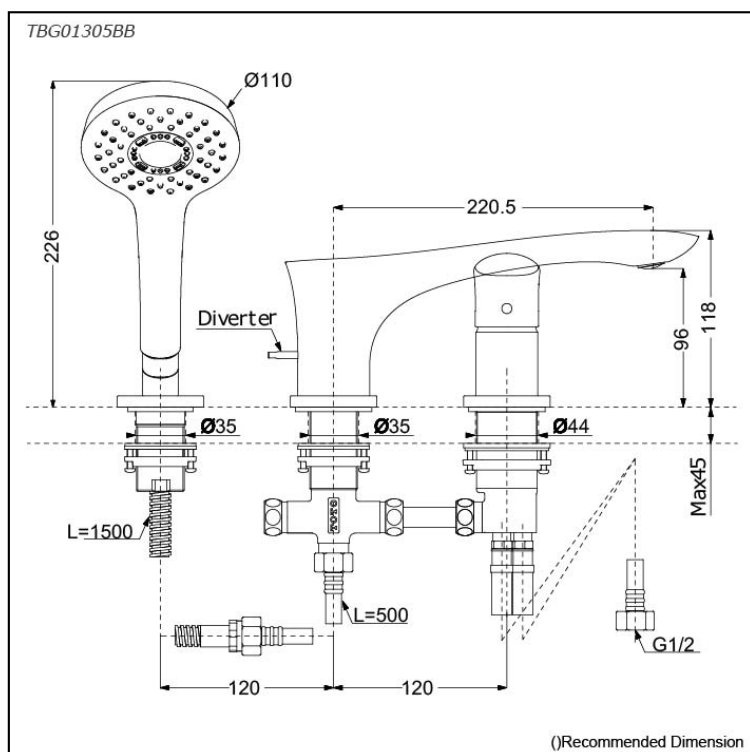

GO Series
Bath & Shower Set
(3-Holes)

Features

- Design concept is gorgeous and organic
- Safety control with heat insulating handle.
- 1 mode function Round shape hand shower (COMFORT WAVE)
- The PVD finishes provides both beauty and strength, adding rich color to the bathroom space

Specifications

Material: Brass (Faucet)
Plastic (Hand Shower)

Parts description

- **TBG01305BB**
Bath & Shower Set (3-Holes)

Flow Rate