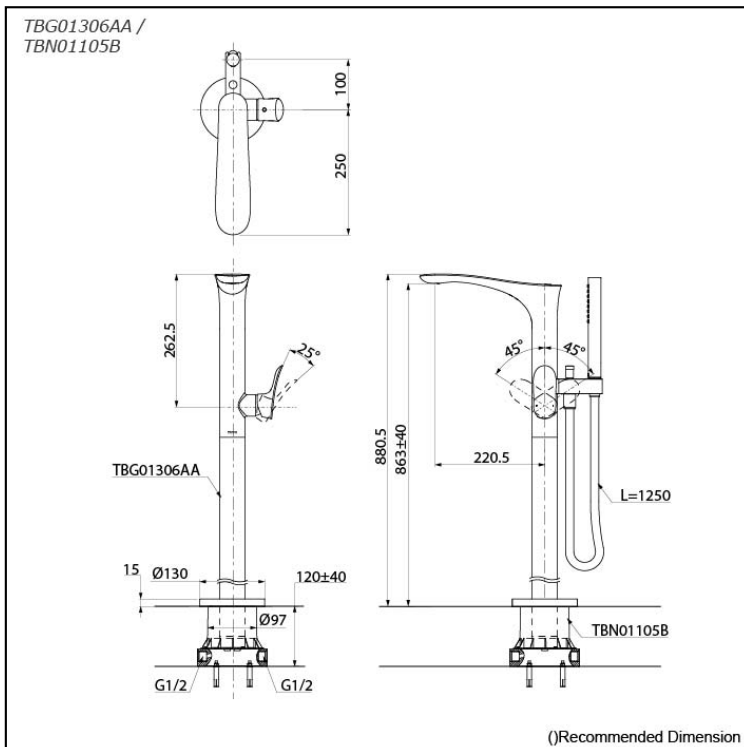

### Features

- Design concept is gorgeous and organic
- 1 mode function hand shower (Cylinder Shape, Comfort Wave)
- The PVD finishes provides both beauty and strength, adding rich color to the bathroom space

### Specifications

Material: Brass (Faucet)  
Plastic (Hand Shower)

### Parts description

- **TBG01306AA**  
Floor-standing Bath & Shower Set
- **TBN01105B**  
Floor Standing Bathtub Filler Base