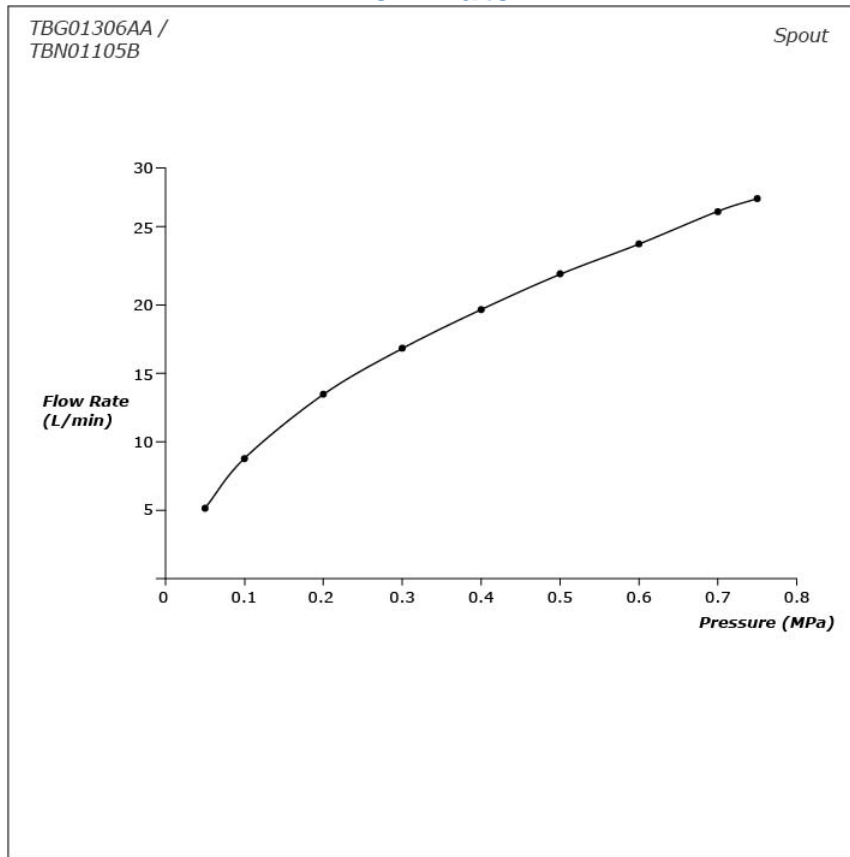

### Features

- Design concept is gorgeous and organic
- 1 mode function hand shower (Cylinder Shape, Comfort Wave)
- The PVD finishes provides both beauty and strength, adding rich color to the bathroom space

### Specifications

Material: Brass (Faucet)  
Plastic (Hand Shower)

### Parts description

- **TBG01306AA**  
Floor-standing Bath & Shower Set
- **TBN01105B**  
Floor Standing Bathtub Filler Base

### Flow Rate