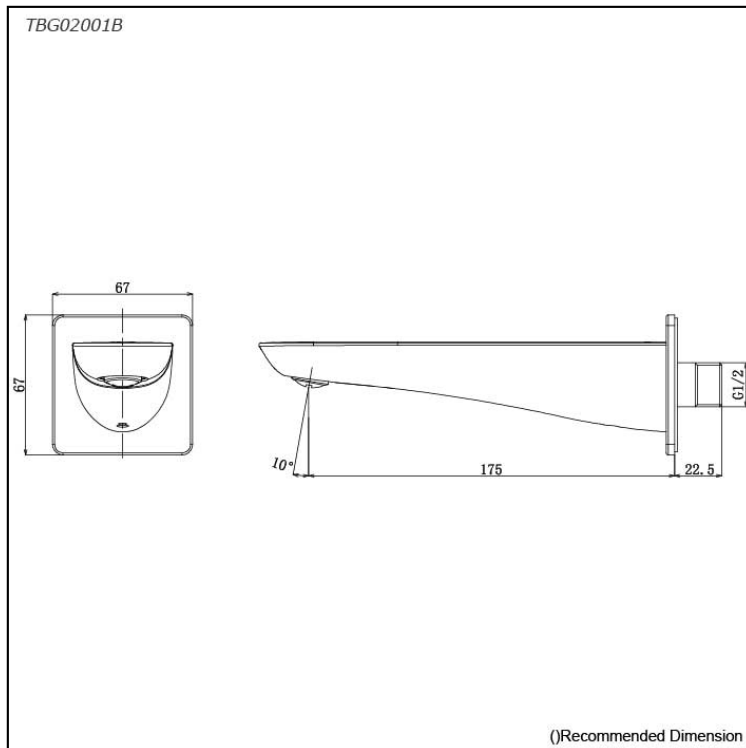

### Specifications

Material: Brass

### Parts description

- **TBG02001B**  
Bath Spout