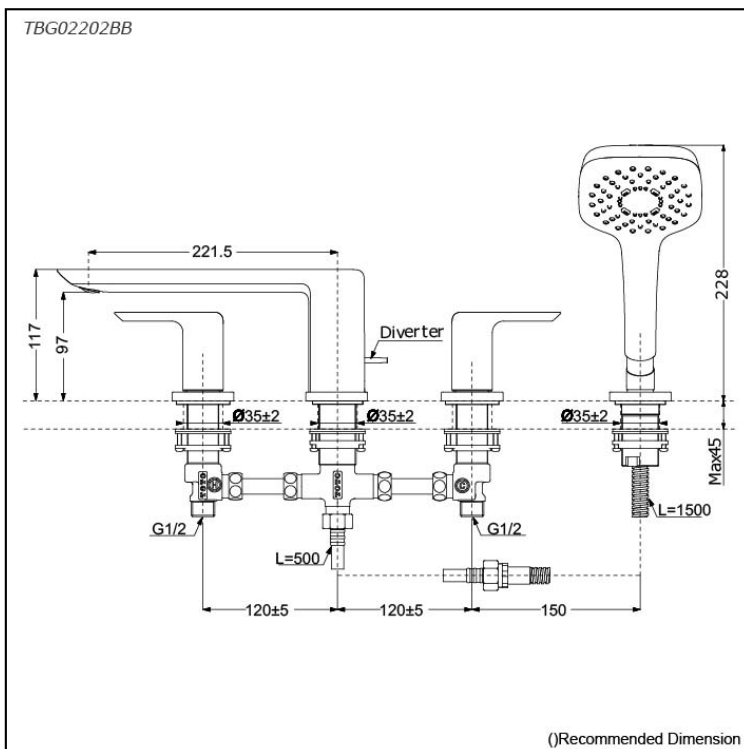

GR Series Bath & Shower Set (4-Holes)

Features

- Design Concept is gorgeous and regal
- Safety control with heat insulating handle.
- 1 mode function Square shape hand shower (COMFORT WAVE)
- The PVD finishes provides both beauty and strength, adding rich color to the bathroom space

Specifications

Material: Brass (Faucet)
Plastic (Hand Shower)

Water Pressure: 0.1MPa~1.0MPa

Parts description

- **TBG02202BB**
Bath & Shower Set (4-Holes)

Flow Rate

Flow Rate