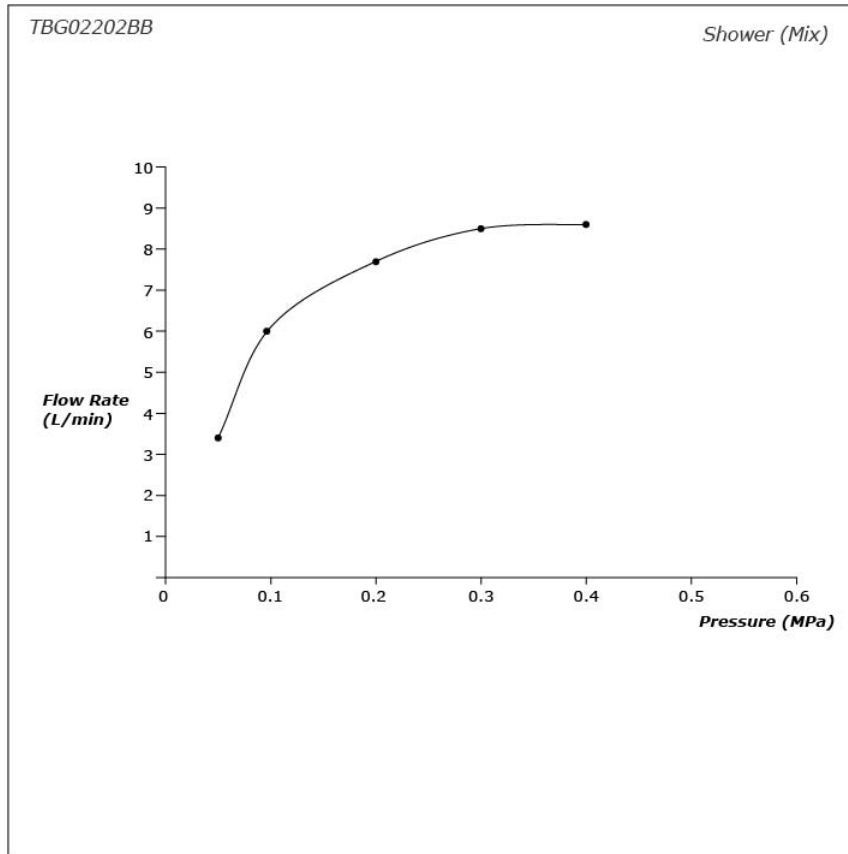

GR Series Bath & Shower Set (4-Holes)

Features

- Design Concept is gorgeous and regal
- Safety control with heat insulating handle.
- 1 mode function Square shape hand shower (COMFORT WAVE)
- The PVD finishes provides both beauty and strength, adding rich color to the bathroom space

Specifications

Material: Brass (Faucet)
Plastic (Hand Shower)

Water Pressure: 0.1MPa~1.0MPa

Parts description

- **TBG02202BB**
Bath & Shower Set (4-Holes)

Flow Rate

Flow Rate