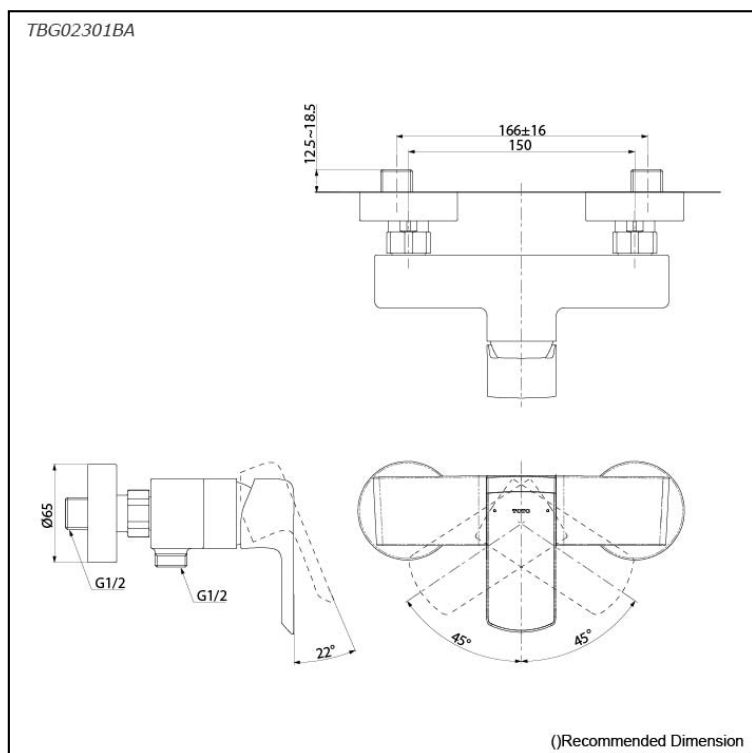

GR Series
Exposed Single Lever Shower Mixer

Features

- Design Concept is Gorgeous and Regal
- TOTO original cartridge for smooth control
- High corrosion resistance plating
- The PVD finishes provides both beauty and strength, adding rich color to the bathroom space

Specifications

Material: Brass
Water Pressure: 0.05MPa~1.0MPa

Parts description

- **TBG02301BA**
Exposed Single Lever Shower Mixer

Flow Rate