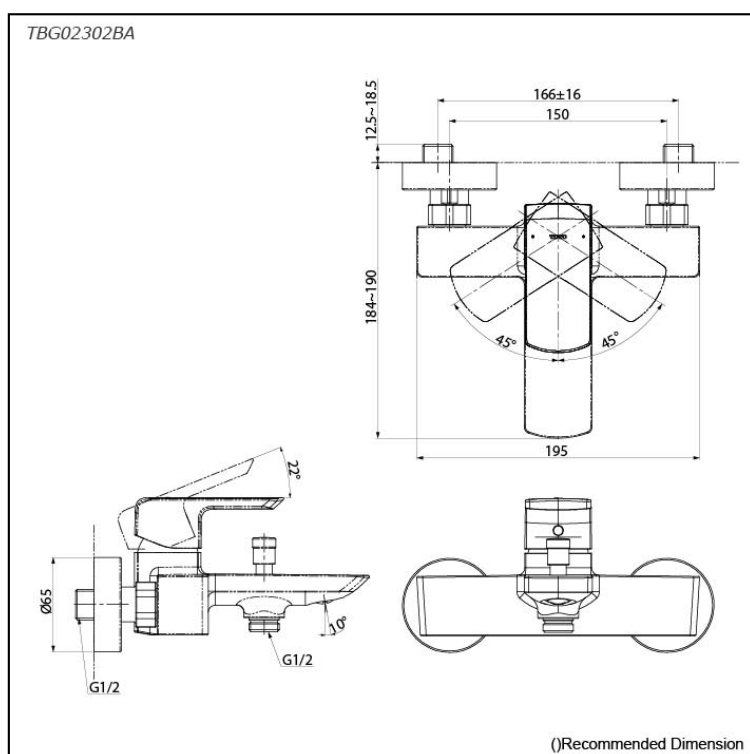

### Specifications

Material: Brass  
Water Pressure: 0.05MPa~1.0MPa

### Parts description

- **TBG02302BA**  
Exposed Single Lever Bath & Shower Mixer