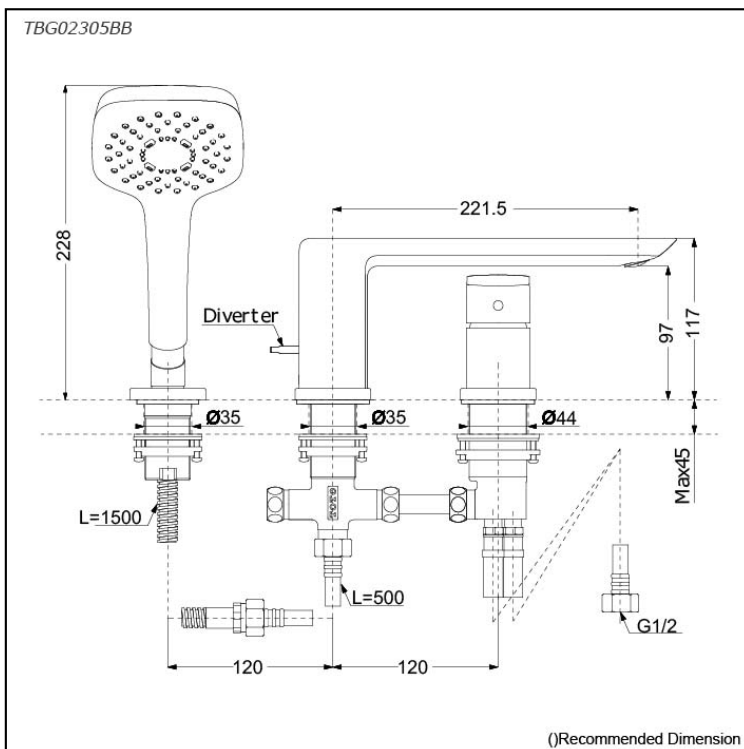

GR Series
Bath & Shower Set
(3-Holes)

Features

- Design Concept is gorgeous and regal
- Safety control with heat insulating handle.
- 1 mode function Square shape hand shower (COMFORT WAVE)
- The PVD finishes provides both beauty and strength, adding rich color to the bathroom space

Specifications

Material: Brass (Faucet)
Plastic (Hand Shower)

Parts description

- **TBG02305BB**
Bath & Shower Set (3-Holes)

Flow Rate