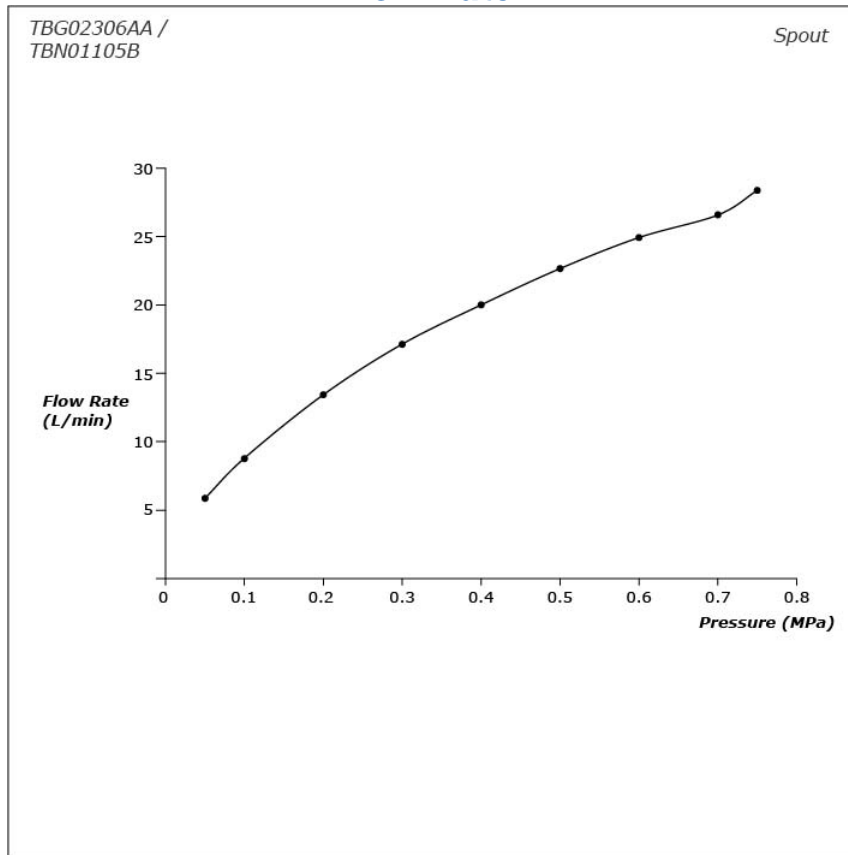

### Specifications

Material: Brass (Faucet)  
Plastic (Hand Shower)

### Parts description

- **TBG02306AA**  
Floor-standing Bath & Shower Set
- **TBN01105B**  
Floor-standing Bathtub Filler Base

### Flow Rate