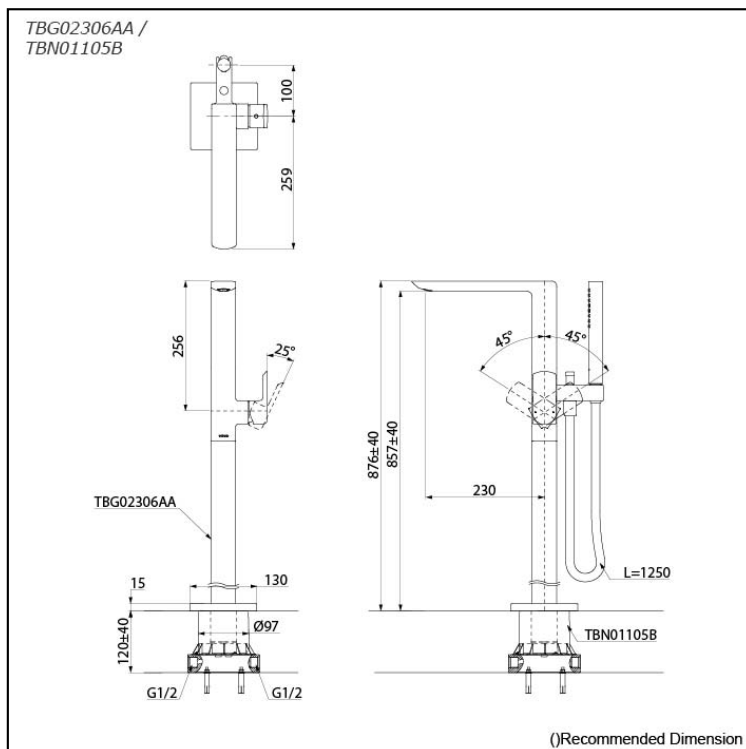

### Specifications

Material: Brass (Faucet)  
Plastic (Hand Shower)

### Parts description

- **TBG02306AA**  
Floor-standing Bath & Shower Set
- **TBN01105B**  
Floor-standing Bathtub Filler Base