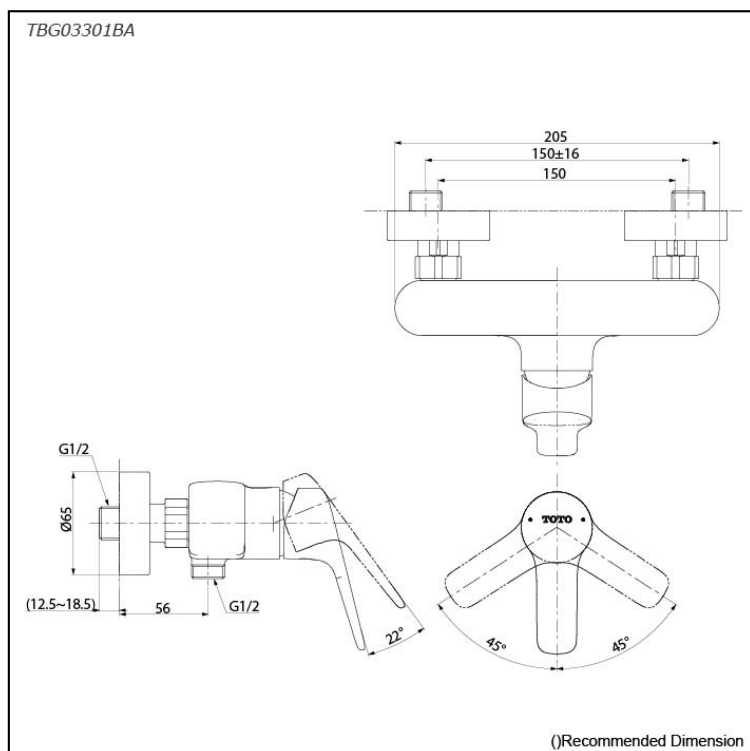

### Specifications

Material: Brass  
Water Pressure: 0.05MPa~1.0MPa

### Parts description

- **TBG03301BA**  
Exposed Single Lever Shower Mixer

### Flow Rate