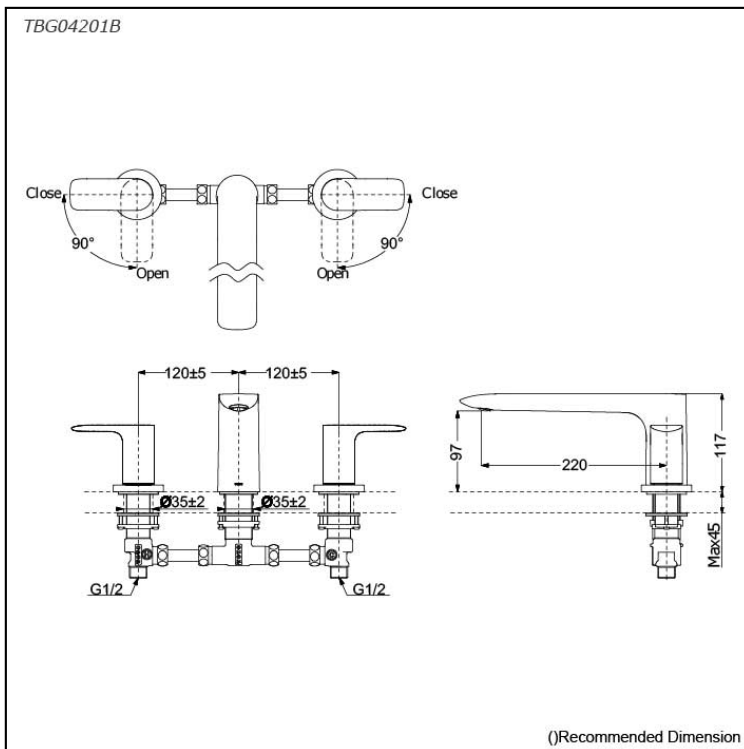

GA Series
Bath Filler without Shower
(3-Holes)

Features

- Contemporary styling
- TOTO original cartridge for smooth control
- Safety control with heat insulating handle.
- High corrosion resistance plating
- The PVD finishes provides both beauty and strength, adding rich color to the bathroom space

Specifications

Material: Brass

Water Pressure: 0.07MPa~1.0MPa

Parts description

- **TBG04201B**
Bath Filler without Shower (3-Holes)

Flow Rate

TBG04201B