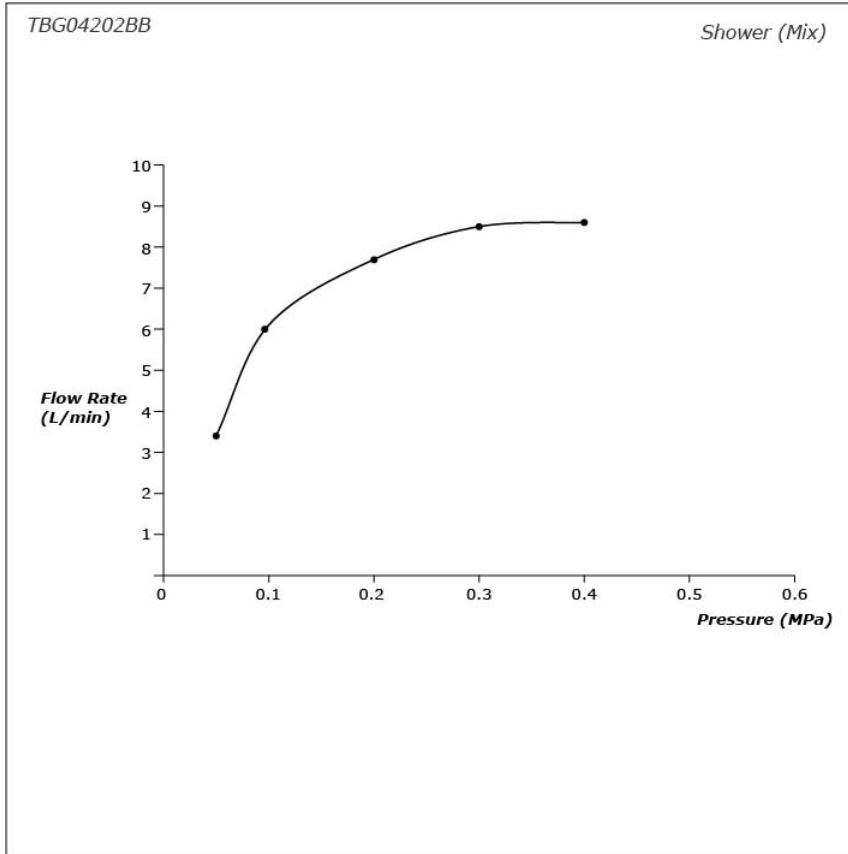

GA Series
Bath & Shower Set
(4-Holes)

Features

- Contemporary styling
- TOTO original cartridge for smooth control
- Safety control with heat insulating handle.
- High corrosion resistance plating
- 1 mode function Round shape hand shower (COMFORT WAVE)
- The PVD finishes provides both beauty and strength, adding rich color to the bathroom space

Specifications

Material: Brass (Faucet)
Plastic (Hand Shower)

Water Pressure: 0.1MPa~1.0MPa

Parts description

- **TBG04202BB**
Bath & Shower Set (4-Holes)

Flow Rate

Flow Rate