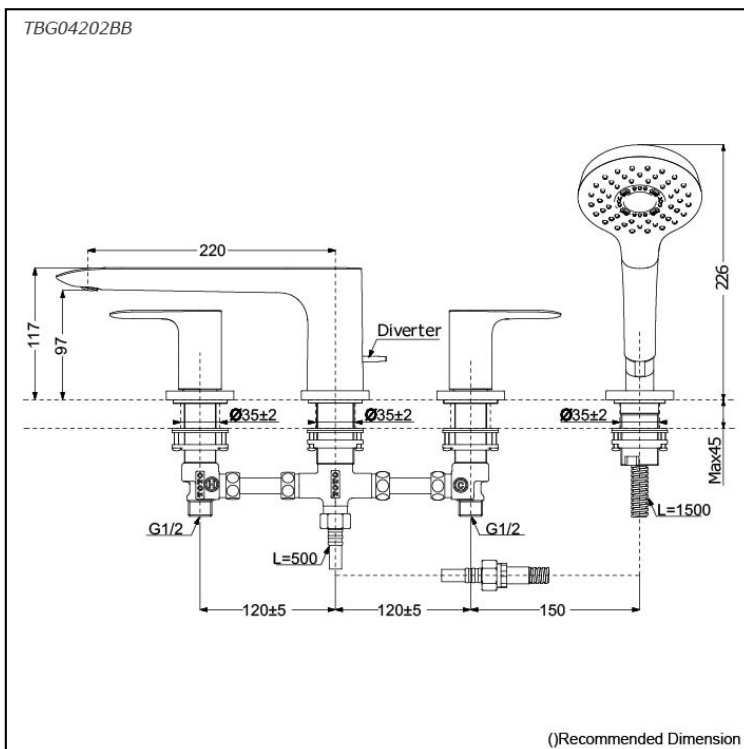

GA Series
Bath & Shower Set
(4-Holes)

Features

- Contemporary styling
- TOTO original cartridge for smooth control
- Safety control with heat insulating handle.
- High corrosion resistance plating
- 1 mode function Round shape hand shower (COMFORT WAVE)
- The PVD finishes provides both beauty and strength, adding rich color to the bathroom space

Specifications

Material: Brass (Faucet)
Plastic (Hand Shower)

Water Pressure: 0.1MPa~1.0MPa

Parts description

- **TBG04202BB**
Bath & Shower Set (4-Holes)

Flow Rate

Flow Rate